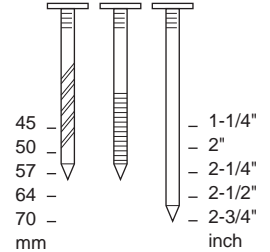

AIR COIL NAILER

AIR COIL NAILER

SJ-CN55

COIL NAILER Safty Trigger
Air inlet : 1/4"

SJ-CN70

COIL NAILER Safty Trigger
Air inlet : 1/4"

SJ-CN57

57mm AIR COIL NAILER Safty Trigger
Air inlet : 1/4"

SJ-CN65

65mm AIR COIL NAILER Safty Trigger
Air inlet : 1/4"

	Shank Dia. mm	Head Dia. mm	Nail Length mm	Collated	Driving Power (ft-lb)	Load Capacity	Dimensions (H*W*L)mm	Weight kg	Working Pressure PSI
SJ-CN55	2.1-2.3	5.0-5.7	25-57	Wire	36.54	300-350	283*131*270	2.8	90
SJ-CN70	2.3-2.9	5.7-7.0	45-70	Wire	61.07	150-300	303*129*307	3.7	90
SJ-CN57	2.1-2.3	5.0-5.7	25-70	Wire / Plastic Sheet	36.40	200-300	310*130*300	2.2	90
SJ-CN65	2.3-2.5	5.0-6.0	32-65	Wire / Plastic Sheet	39.70	200-300	330*130*300	2.3	90