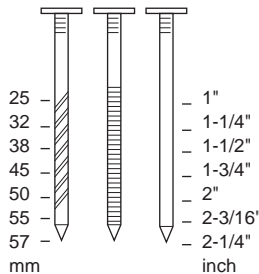

AIR COIL NAILER

AIR COIL NAILER

SJ-CN55

COIL NAILER Safty Trigger
Air inlet : 1/4"

SJ-CN70

COIL NAILER Safty Trigger
Air inlet : 1/4"

SJ-CN57

57mm AIR COIL NAILER Safty Trigger
Air inlet : 1/4"

SJ-CN65

65mm AIR COIL NAILER Safty Trigger
Air inlet : 1/4"

	Shank Dia. mm	Head Dia. mm	Nail Length mm	Collated	Driving Power (ft-lb)	Load Capacity	Dimensions (H*W*L)mm	Weight kg	Working Pressure PSI
SJ-CN55	2.1-2.3	5.0-5.7	25-57	Wire	36.54	300-350	283*131*270	2.8	90
SJ-CN70	2.3-2.9	5.7-7.0	45-70	Wire	61.07	150-300	303*129*307	3.7	90
SJ-CN57	2.1-2.3	5.0-5.7	25-70	Wire / Plastic Sheet	36.40	200-300	310*130*300	2.2	90
SJ-CN65	2.3-2.5	5.0-6.0	32-65	Wire / Plastic Sheet	39.70	200-300	330*130*300	2.3	90