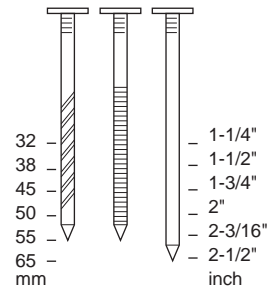

AIR COIL NAILER

AIR COIL NAILER

SJ-CN55

COIL NAILER Safty Trigger
Air inlet : 1/4"

SJ-CN70

COIL NAILER Safty Trigger
Air inlet : 1/4"

SJ-CN57

57mm AIR COIL NAILER Safty Trigger
Air inlet : 1/4"

SJ-CN65

65mm AIR COIL NAILER Safty Trigger
Air inlet : 1/4"

	Shank Dia. mm	Head Dia. mm	Nail Length mm	Collated	Driving Power (ft-lb)	Load Capacity	Dimensions (H*W*L)mm	Weight kg	Working Pressure PSI
SJ-CN55	2.1-2.3	5.0-5.7	25-57	Wire	36.54	300-350	283*131*270	2.8	90
SJ-CN70	2.3-2.9	5.7-7.0	45-70	Wire	61.07	150-300	303*129*307	3.7	90
SJ-CN57	2.1-2.3	5.0-5.7	25-70	Wire / Plastic Sheet	36.40	200-300	310*130*300	2.2	90
SJ-CN65	2.3-2.5	5.0-6.0	32-65	Wire / Plastic Sheet	39.70	200-300	330*130*300	2.3	90