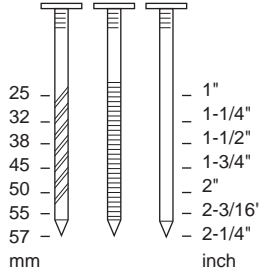

AIR COIL NAILER

AIR COIL NAILER

SJ-CN55

COIL NAILER Safty Trigger
Air inlet : 1/4"

SJ-CN70

COIL NAILER Safty Trigger
Air inlet : 1/4"

SJ-CN57

57mm AIR COIL NAILER Safty Trigger
Air inlet : 1/4"

SJ-CN65

65mm AIR COIL NAILER Safty Trigger
Air inlet : 1/4"

	Shank Dia. mm	Head Dia. mm	Nail Length mm	Collated	Driving Power (ft-lb)	Load Capacity	Dimensions (H*W*L)mm	Weight kg	Working Pressure PSI
SJ-CN55	2.1-2.3	5.0-5.7	25-57	Wire	36.54	300-350	283*131*270	2.8	90
SJ-CN70	2.3-2.9	5.7-7.0	45-70	Wire	61.07	150-300	303*129*307	3.7	90
SJ-CN57	2.1-2.3	5.0-5.7	25-70	Wire / Plastic Sheet	36.40	200-300	310*130*300	2.2	90
SJ-CN65	2.3-2.5	5.0-6.0	32-65	Wire / Plastic Sheet	39.70	200-300	330*130*300	2.3	90