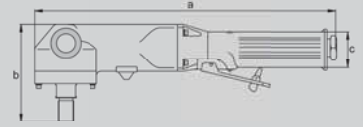

Model Part#
RC7683K 8951000017
RC7683 8951000004

Model Part#
RC7130 8951072004

Polishing system

Model		RC7683K / RC7683
Drive		5/16"-24UNF IG
Disc		75 mm
Power		150 W
Speed		5500 rpm
Weight		0.6 kg
Hose		8 mm
Dimensions axbxc		120x125x42 mm
Air cons.		360 l/min
Air cons.		480 l/min
Air inlet		1/4" BSP IG
Sound LpA		78.5 dB(A)
Vibration		3.8 m/s²